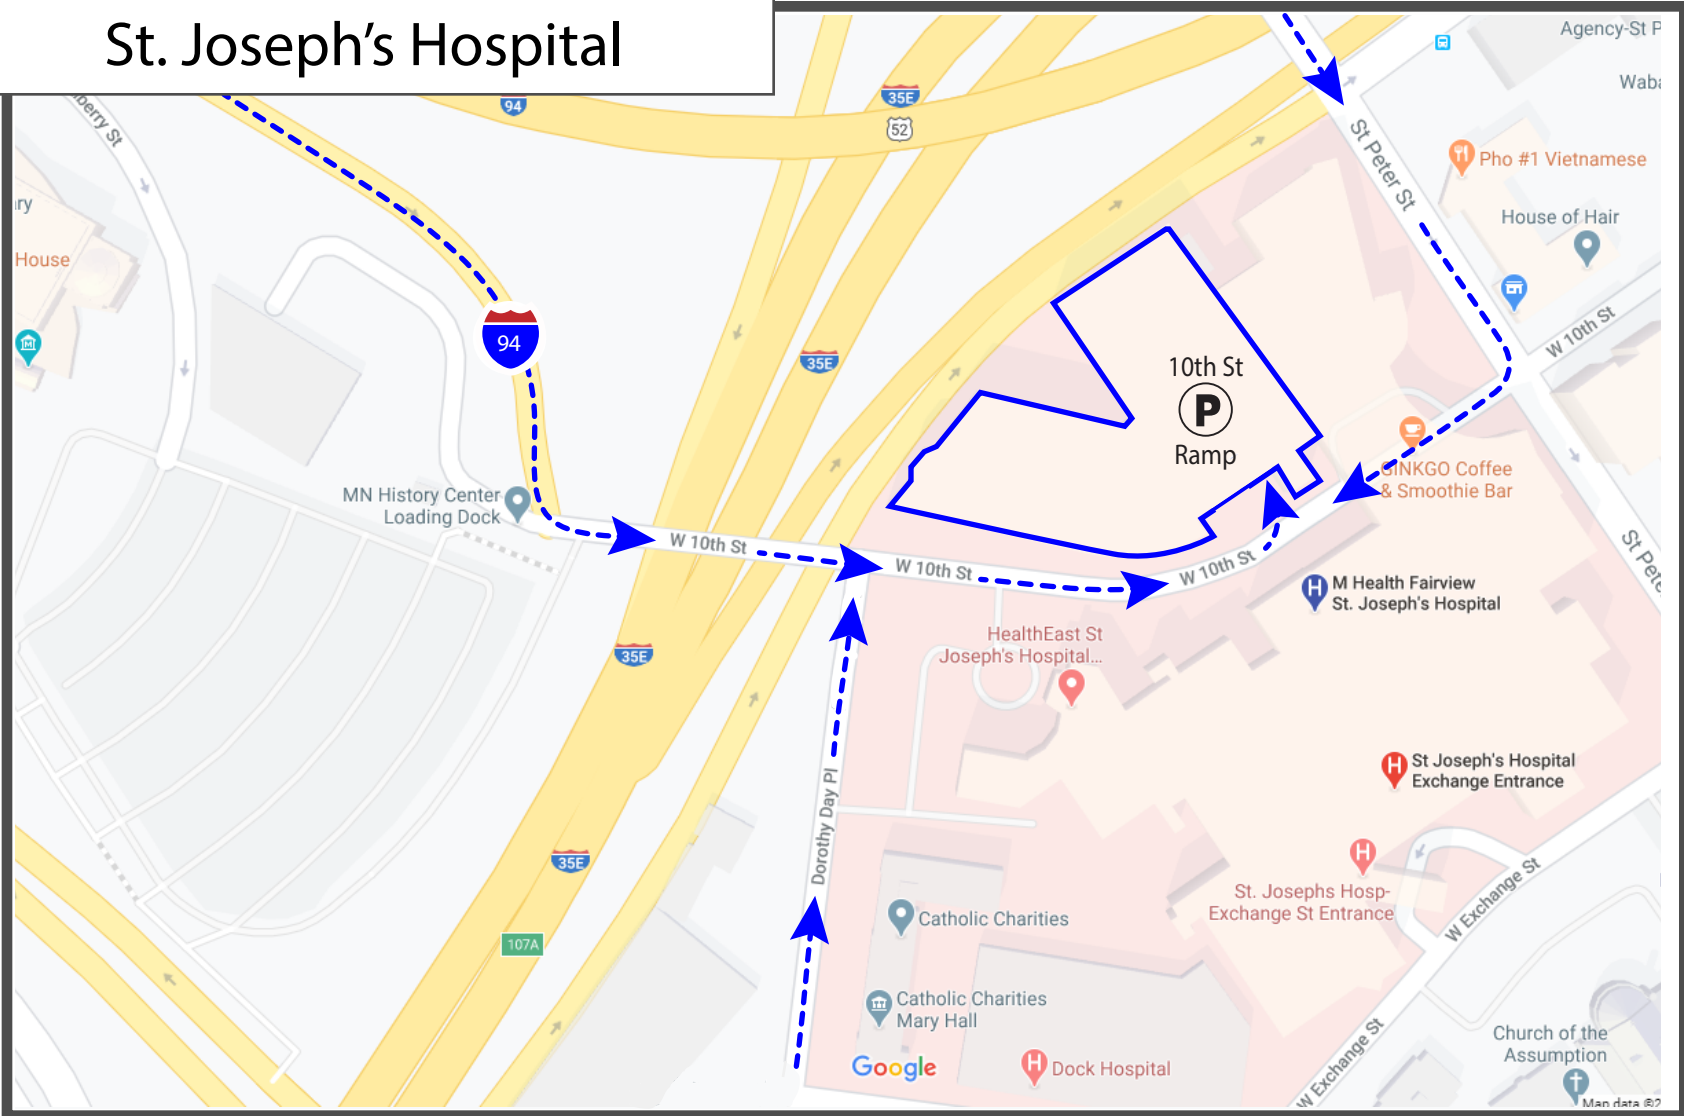

St. Joseph's Hospital

10th Street Ramp
59 W. 10th St.
Saint Paul, MN 55102