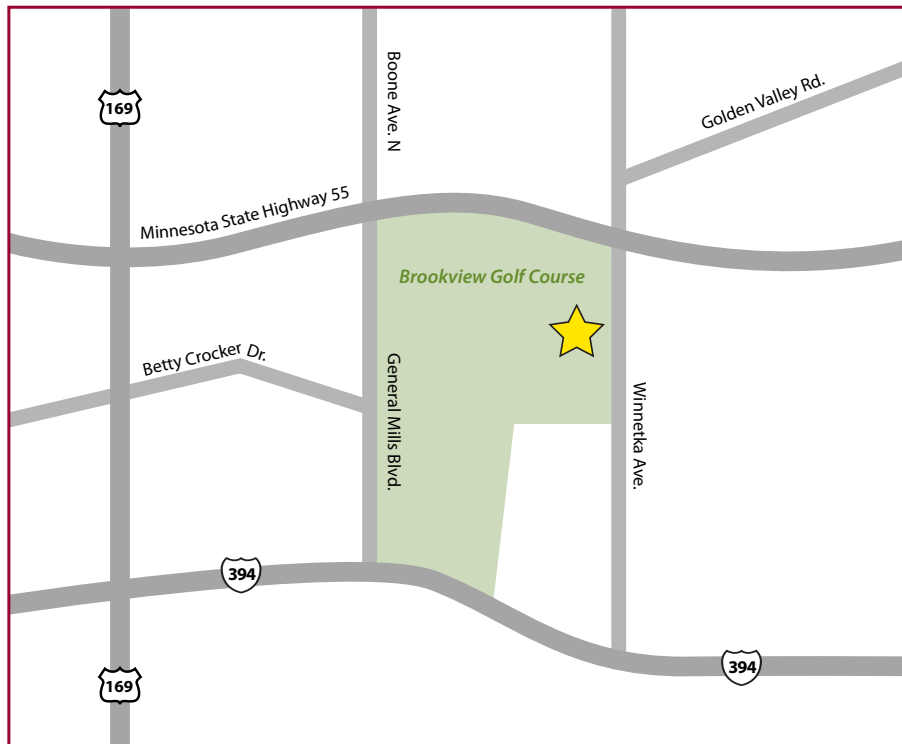

Directions to Brookview Community Center Golf Course & Park

From the southeast:

- Hwy 100 north to west Hwy 55 to Winnetka Ave.
- South on Winnetka one block, then west on Brookview Pkwy to parking area.
- OR I-394 to Louisiana exit, then north to Laurel Ave.
- West to Winnetka Ave, then north to Western Ave and west to Brookview Pkwy.
- Go south to parking area.

From the southwest:

- Hwy 169 North to East Hwy 55 to Winnetka Ave.
- South on Winnetka one block, then West on Brookview Pkwy, to the parking area.
- OR I-394 to General Mills Blvd., then exit on the Frontage Rd.
- Go East to Winnetka, then North to Western Avenue, then West to Brookview Pkwy.
- Go South to the parking area.

From the northeast:

- Hwy 100 South to West Hwy 55 to Winnetka Ave.
- South on Winnetka one block, then West on Brookview Pkwy to parking area.

From the northwest:

- Hwy 169 South to East Hwy 55 to Winnetka Ave.
- South on Winnetka one block then West on Brookview Pkwy to parking area.